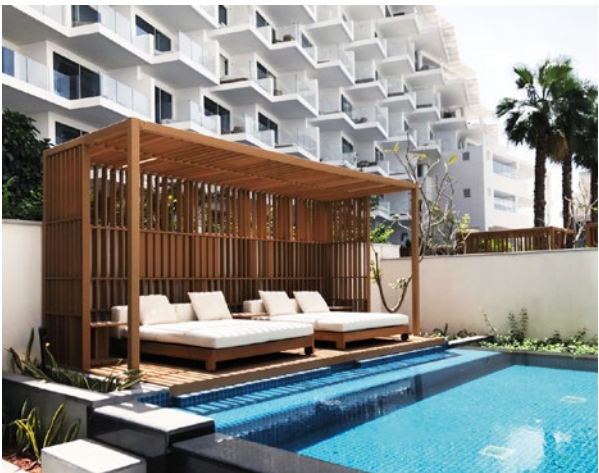

# TECNODECK® CABANAS

WITH PIVOTING LOUVERS SYSTEM

Photos of Viceroy Palm Jumeirah Dubai by courtesy of Five Holdings

Tecnodeck® Cabanas with pivoting louvers system are composed by modular panels with adjustable sunscreen Tecnodeck® 85x30 mm.