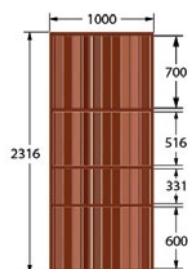

### DECK TYPE B

Dimensions (mm)

DECK MINI CL0-B: 1830 (L) x 1485 (W)

DECK C1-B: 2500 (L) x 2000 (W)

DECK C2-B: 3000 (L) x 2000 (W)

DECK C4-B: 4000 (L) x 2000 (W)

CABANA  
STRUCTURES

Dimensions (mm):  
2000 (L) x 2000 (W) x 2500 (H)

Dimensions (mm):  
2500 (L) x 2000 (W) x 2500 (H)

Dimensions (mm):  
3000 (L) x 2000 (W) x 2500 (H)

Dimensions (mm):  
3000 (L) x 3000 (W) x 2500 (H)

Dimensions (mm):  
4000 (L) x 2000 (W) x 2500 (H)

Dimensions (mm):  
4000 (L) x 3000 (W) x 2500 (H)

Dimensions (mm):  
4000 (L) x 4000 (W) x 2500 (H)

LOUVERS  
PANELS

Dimensions (mm):  
1000 (L) x 1000 (W)

Dimensions (mm):  
2000 (L) x 1000 (W)

Dimensions (mm):  
2000 (L) x 1250 (W)

Dimensions (mm):  
2500 (H) x 1000 (L)

Dimensions (mm):  
2500 (H) x 1250 (L)