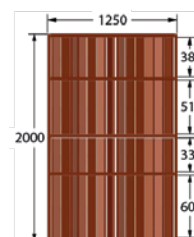

### DECK TYPE B

Dimensions (mm)

DECK MINI CL0-B: 1830 (L) x 1485 (W)

DECK C1-B: 2500 (L) x 2000 (W)

DECK C2-B: 3000 (L) x 2000 (W)

DECK C4-B: 4000 (L) x 2000 (W)

CABANA  
STRUCTURES

Dimensions (mm):  
2000 (L) x 2000 (W) x 2500 (H)

Dimensions (mm):  
2500 (L) x 2000 (W) x 2500 (H)

Dimensions (mm):  
3000 (L) x 2000 (W) x 2500 (H)

Dimensions (mm):  
3000 (L) x 3000 (W) x 2500 (H)

Dimensions (mm):  
4000 (L) x 2000 (W) x 2500 (H)

Dimensions (mm):  
4000 (L) x 3000 (W) x 2500 (H)

Dimensions (mm):  
4000 (L) x 4000 (W) x 2500 (H)

LOUVERS  
PANELS

Dimensions (mm):  
1000 (L) x 1000 (W)

Dimensions (mm):  
2000 (L) x 1000 (W)

Dimensions (mm):  
2000 (L) x 1250 (W)

Dimensions (mm):  
2500 (H) x 1000 (L)