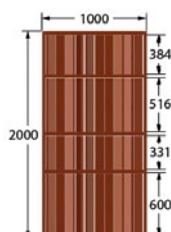

### DECK TYPE B

Dimensions (mm)

DECK MINI CL0-B: 1830 (L) x 1485 (W)

DECK C1-B: 2500 (L) x 2000 (W)

DECK C2-B: 3000 (L) x 2000 (W)

DECK C4-B: 4000 (L) x 2000 (W)

CABANA  
STRUCTURES

Dimensions (mm):  
2000 (L) x 2000 (W) x 2500 (H)

Dimensions (mm):  
2500 (L) x 2000 (W) x 2500 (H)

Dimensions (mm):  
3000 (L) x 2000 (W) x 2500 (H)

Dimensions (mm):  
3000 (L) x 3000 (W) x 2500 (H)

Dimensions (mm):  
4000 (L) x 2000 (W) x 2500 (H)

Dimensions (mm):  
4000 (L) x 3000 (W) x 2500 (H)

Dimensions (mm):  
4000 (L) x 4000 (W) x 2500 (H)

LOUVERS  
PANELS

Dimensions (mm):  
1000 (L) x 1000 (W)

Dimensions (mm):  
2000 (L) x 1000 (W)

Dimensions (mm):  
2000 (L) x 1250 (W)

Dimensions (mm):  
2500 (H) x 1000 (L)