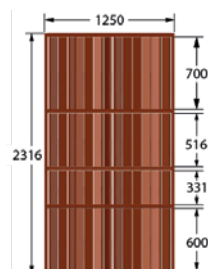

### DECK TYPE B

Dimensions (mm)

DECK MINI CL0-B: 1830 (L) x 1485 (W)

DECK C1-B: 2500 (L) x 2000 (W)

DECK C2-B: 3000 (L) x 2000 (W)

DECK C4-B: 4000 (L) x 2000 (W)

CABANA  
STRUCTURES

Dimensions (mm):  
2000 (L) x 2000 (W) x 2500 (H)

Dimensions (mm):  
2500 (L) x 2000 (W) x 2500 (H)

Dimensions (mm):  
3000 (L) x 2000 (W) x 2500 (H)

Dimensions (mm):  
3000 (L) x 3000 (W) x 2500 (H)

Dimensions (mm):  
4000 (L) x 2000 (W) x 2500 (H)

Dimensions (mm):  
4000 (L) x 3000 (W) x 2500 (H)

Dimensions (mm):  
4000 (L) x 4000 (W) x 2500 (H)

LOUVERS  
PANELS

Dimensions (mm):  
1000 (L) x 1000 (W)

Dimensions (mm):  
2000 (L) x 1000 (W)

Dimensions (mm):  
2000 (L) x 1250 (W)

Dimensions (mm):  
2500 (H) x 1000 (L)

Dimensions (mm):  
2500 (H) x 1250 (L)